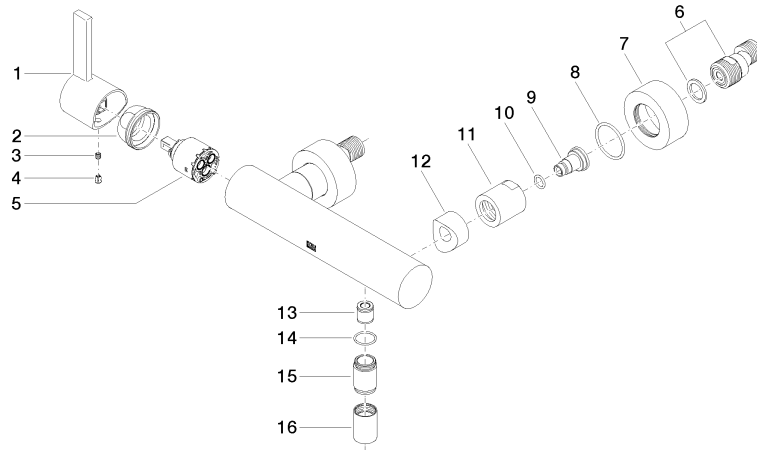

IMO Single-lever shower mixer for wall mounting - Chrome

IMO

33 301 670

- 3/8" shower outlet
- slide-on rosettes Ø 60 mm
- 1/2" connection
- gauge 150 mm

Intrinsic protection against back flow.

	Chrome	33 301 670-00
	Brushed Platinum	33 301 670-06
	Dark Chrome	33 301 670-19
	Brushed Light Gold	33 301 670-27
	Matte Black	33 301 670-33
	Brushed Chrome	33 301 670-93

33 301 670

mm [inches]

Flow rate chart

Certificates

Belgaqua_21-025- LGA_9602.
27_1.

33 301 670

Parts for other finishes can be found here: [Brushed](#)
[Platinum](#)

Spare parts list

No.	Item Number	Name	Quantity used	Delivery time
1	09 20 67 004-00	handle	1	10
2	09 24 04 107-00	nut	1	10
3	90 31 11 030 00 90	pin	1	2
4	09 31 20 017 90	plug	1	2
5	90 15 05 064 00 90	cartridge	1	2
6	04 11 04 030 00 90	connection	2	2
7	09 27 62 004-00	rosette	2	10
8	09 14 10 119 90	seal	2	2
9	09 29 05 005 20 90	nipple	2	60
10	09 14 10 008 90	seal	2	2
11	09 23 10 048-00	nut	2	10
12	09 18 40 059-00	sleeve	2	10
13	90 23 01 141 00 90	back-flow preventer	1	2
14	90 14 10 032 00 90	seal	1	2
15	09 24 03 115 20-00	nipple	1	10
16	90 21 02 069 00-00	cover	1	10