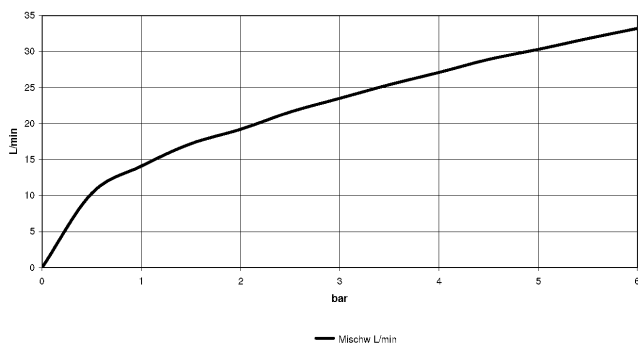

IMO Single-lever shower mixer for wall mounting - Chrome

IMO

33 301 670

- 3/8" shower outlet
- slide-on rosettes Ø 60 mm
- 1/2" connection
- gauge 150 mm

Intrinsic protection against back flow.

	Chrome	33 301 670-00
	Brushed Platinum	33 301 670-06
	Dark Chrome	33 301 670-19
	Brushed Light Gold	33 301 670-27
	Matte Black	33 301 670-33
	Brushed Chrome	33 301 670-93

33 301 670

mm [inches]

Flow rate chart

Certificates

Belgaqua_21-025- LGA_9602.
27_1.

33 301 670

Parts for other finishes can be found here: [Brushed](#)
[Platinum](#)

Spare parts list